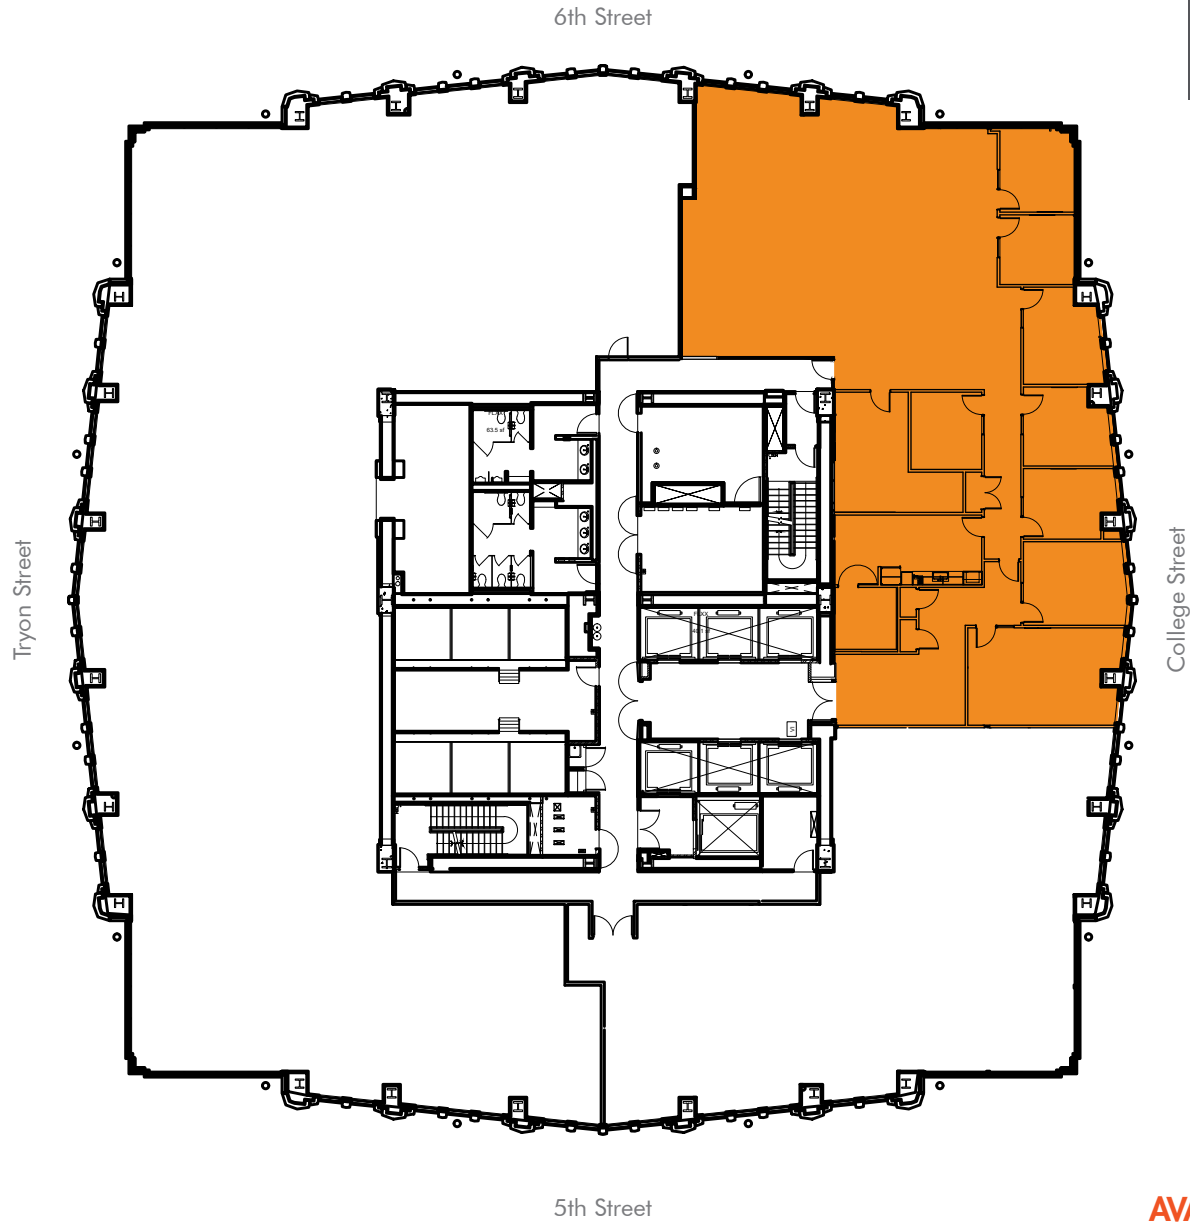

214 NORTH TRYON STREET | 39th Floor - Suite 3950

AVAILABLE ± 5,948 RSF